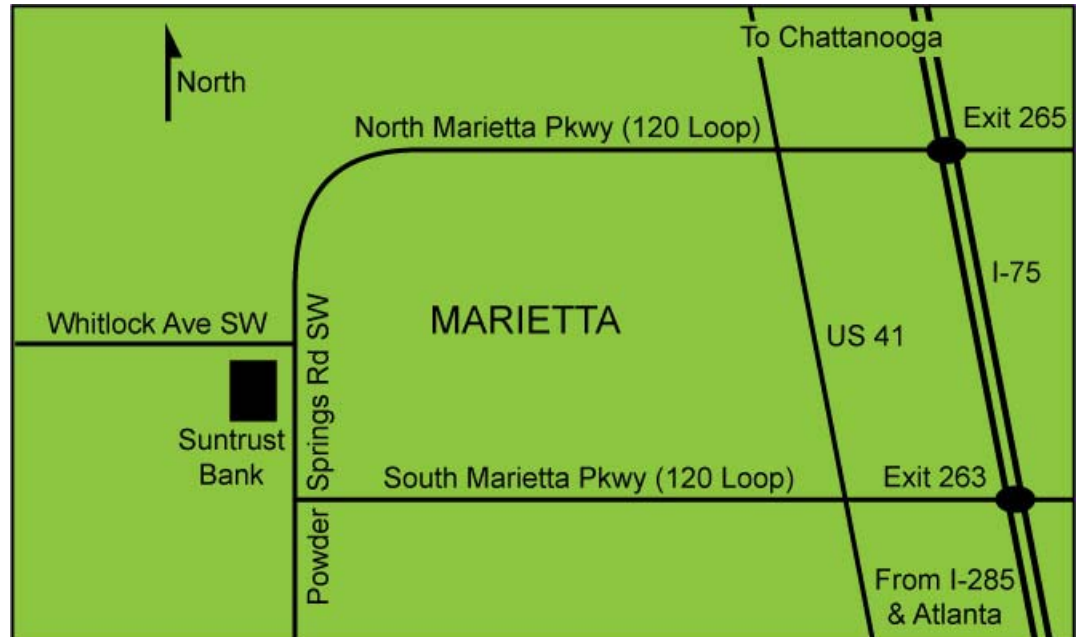

HOURS:
Tuesday – Saturday:
9:00 am – 6:00 pm
Closed:
Sunday & Monday

Traveling on I-75 Southbound, exit #265, North Marietta Pkwy (120 Loop). Turn right, heading West for 2-1/2 miles (8 lights). Turn right on Whitlock Ave. Suntrust Bank is on the corner. Travel one mile and look for B-P Station on right. Turn left directly across the street into Whitlock Park Center beside the Rite Aid Drugs. Jentis Studios is located in Building E and Suite 14 is at the far end of the building.

707 Whitlock Avenue, SW, Suite E-14
Marietta, GA 30064
(Whitlock Park Center)

Phone: 770-499-1610
Toll-free: 866-570-1610
Fax: 770-919-7748

Traveling on I-75 Northbound, exit #263, South Marietta Pkwy (120 Loop). Take 2nd right, heading West for 2-1/2 miles (11 lights). Turn right on Powder Springs Rd. Turn left at Whitlock Ave. Suntrust Bank is on the corner. Travel one mile and look for B-P Station on right. Turn left directly across the street into Whitlock Park Center beside the Rite Aid Drugs. Jentis Studios is located in Building E and Suite 14 is at the far end of the building.